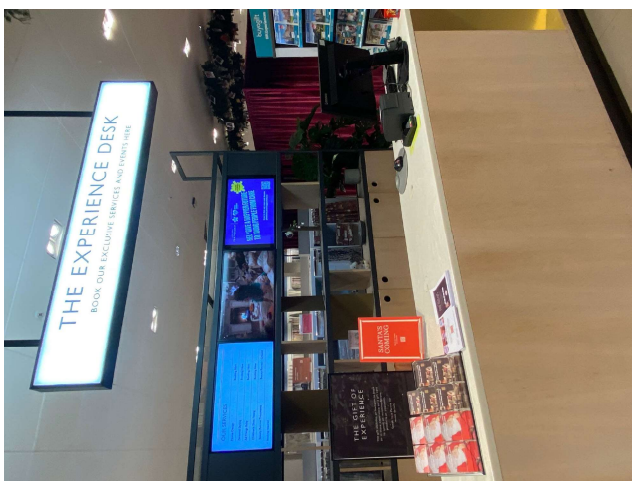

If you need to use the **toilet** you can make your way to 1st Floor or outside the store in the Link Building

The toilets look like this.

The **tills** are located in China, Christmas Shop

This area can sometimes be busy and noisy.

The till point looks like this.

We are really looking forward to your visit.

If you have any further questions about **accessibility**, please come and speak to Customer Service or The Experience Desk

We hope you have a magical time!