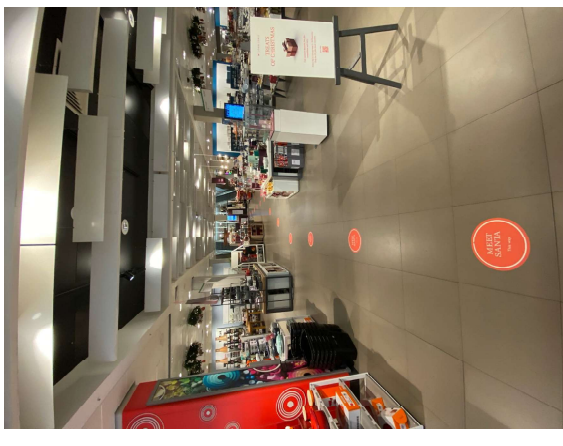

JOHN LEWIS
& PARTNERS

John Lewis Santa Experiences

A social story

Santa Experience Social Story

Cheadle

_____ is going to Santa's Story Time.

The Story Time is in John Lewis, Cheadle. The main entrance is on Wilmslow Road. When you **arrive outside** it will look like this. When you **enter the store**, it will look like this.

If you park in the **John Lewis carpark**, the entrance looks like this.

And when you come **inside the store**, it will look like this.

The Story Time is on the Ground Floor so you won't need the lift or escalator to get there.
But if you'd like to see the rest of the shop, you can take the lift or the escalator.
The choice is yours!

You will then get to the **Santa's Story Time!**

The **entrance** looks like this.

You can have fun doing some **crafts**. The **craft area** looks like this.

You can also enjoy a **Christmas story**. The **story time area** looks like this.

If you need to use the **toilet** you can make your way to 1st Floor or outside the store in the Link Building

The toilets look like this.

The **tills** are located in China, Christmas Shop

This area can sometimes be busy and noisy.