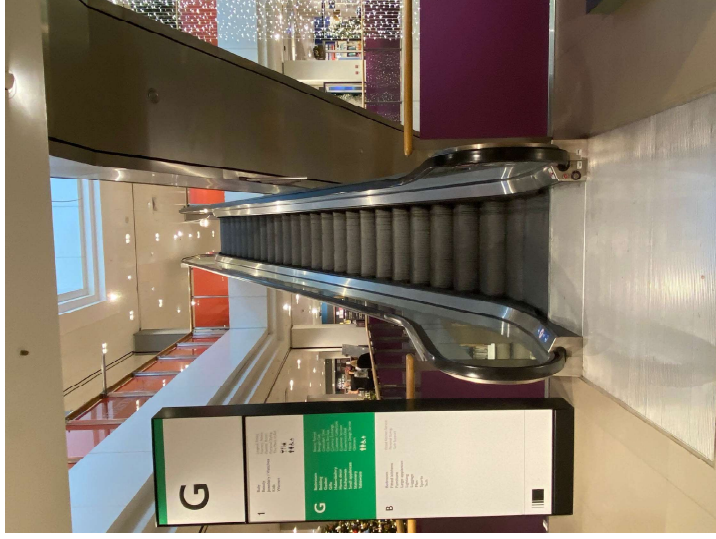

JOHN LEWIS
& PARTNERS

John Lewis Santa Experiences

A social story

Santa Experience Social Story

Cheadle

_____ is going to Santa's Story Time.

The Story Time is in John Lewis, Cheadle. The main entrance is on Wilmslow Road. When you **arrive outside** it will look like this. When you **enter the store**, it will look like this.

If you park in the **John Lewis carpark**, the entrance looks like this.

And when you come **inside the store**, it will look like this.

The Story Time is on the Ground Floor so you won't need the lift or escalator to get there.
But if you'd like to see the rest of the shop, you can take the lift or the escalator.
The choice is yours!

You will then get to the **Santa's Story Time!**

The **entrance** looks like this.

You can have fun doing some **crafts**. The **craft area** looks like this.

You can also enjoy a **Christmas story**. The **story time area** looks like this.