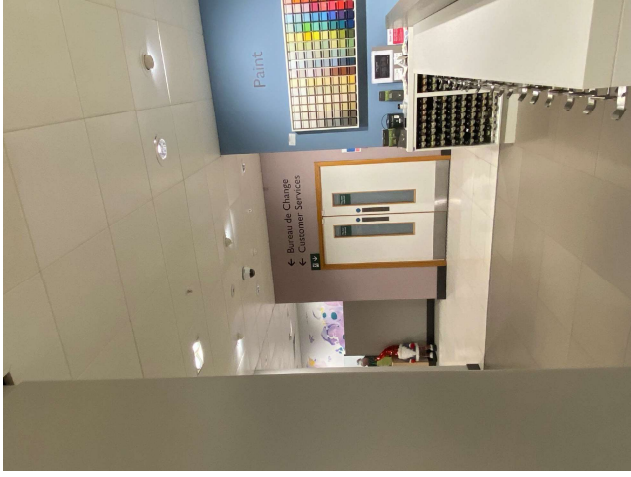

We are really looking forward to your visit.

If you have any further questions about **accessibility**, please come and speak to Customer Service or The Experience Desk

We hope you have a magical time!