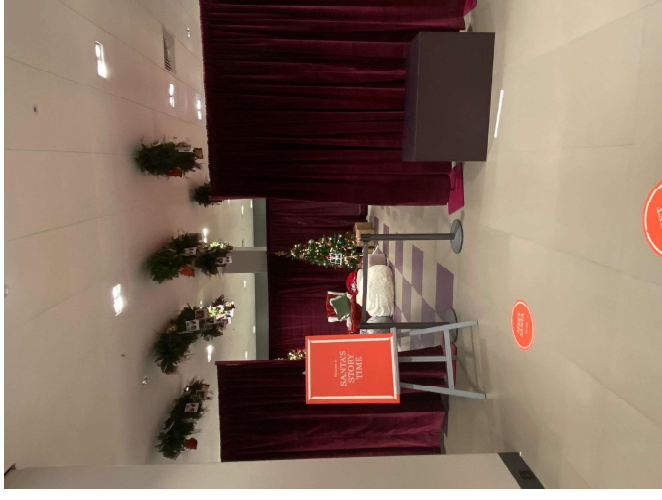

JOHN LEWIS
& PARTNERS

John Lewis Santa Experiences

A social story

Santa Experience Social Story

Cheadle

_____ is going to Santa's Story Time.

The Story Time is in John Lewis, Cheadle. The main entrance is on Wilmslow Road. When you **arrive outside** it will look like this. When you **enter the store**, it will look like this.

You will then get to the **Santa's Story Time!**

The **entrance** looks like this.

You can have fun doing some **crafts**. The **craft area** looks like this.

You can also enjoy a **Christmas story**. The **story time area** looks like this.