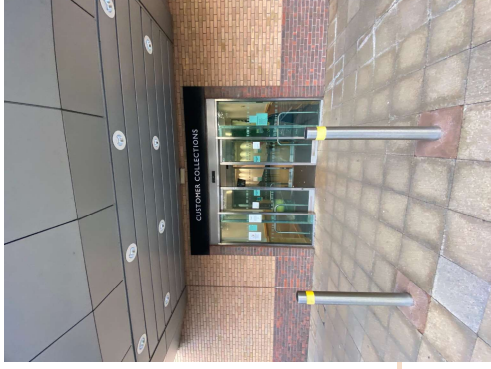

JOHN LEWIS
& PARTNERS

John Lewis Santa Experiences

A social story

Santa Experience Social Story

Cheadle

_____ is going to Santa's Story Time.

The Story Time is in John Lewis, Cheadle. The main entrance is on Wilmslow Road. When you **arrive outside** it will look like this. When you **enter the store**, it will look like this.

If you park in the **John Lewis carpark**, the entrance looks like this.

And when you come **inside the store**, it will look like this.

The Story Time is on the Ground Floor so you won't need the lift or escalator to get there.
But if you'd like to see the rest of the shop, you can take the lift or the escalator.
The choice is yours!

You will then get to the **Santa's Story Time!**

The **entrance** looks like this.

You can have fun doing some **crafts**. The **craft area** looks like this.

You can also enjoy a **Christmas story**. The **story time area** looks like this.