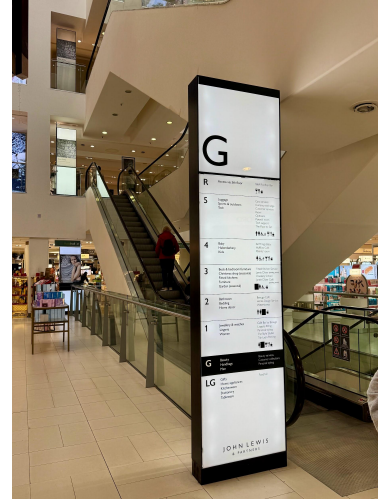

# John Lewis Santa Experiences

*A social story*

# Oxford Street

Let's go to Santa's Story Time.

The Story Time is in John Lewis, Oxford Street .The main entrance is on Oxford Street.

When you **arrive outside** it will look like this. When you **enter the store**, it will look like this.

To get to the Story Time, you can take the lift or the escalator, the choice is yours!

On the Fourth floor to the right of the tills.  
You will then get to the **Santa's Story Time!**  
The **entrance** looks like this.