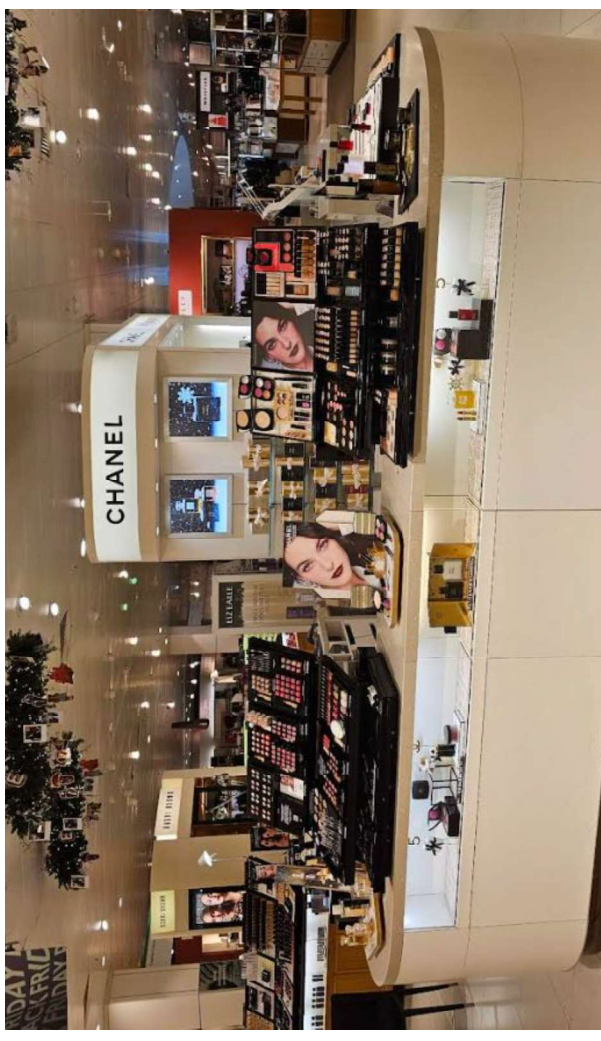

You will then get to the **Santa's Story Time!**

The **entrance** looks like this.

You can have fun doing some **crafts**. The **craft area** looks like this.

You can also enjoy a **Christmas story**. The **story time area** looks like this.

If you need to use the **toilet** you can make your way to either the ground floor toilets or the first floor next to the Place to Eat.

The toilets look like this.

You might go through the magical Christmas area or the beauty area. Both of these can be busy, exciting and bright

The **tills** are located on the ground floor within Menswear, Womenswear and Childrenswear and on the first floor EHT and within Christmas.

This area can sometimes be busy and noisy.

The till point looks like this.