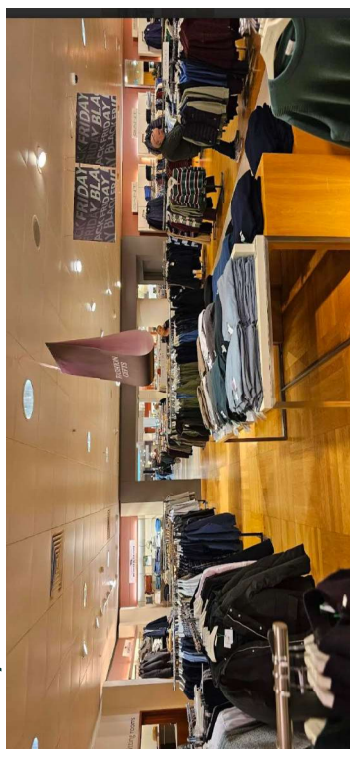

If you enter via Peel circle from the Trafford Centre you see beauty

If you enter from car park 5 you will see menswear

To get to the Story Time, you can take the lift or the escalator, the choice is yours!