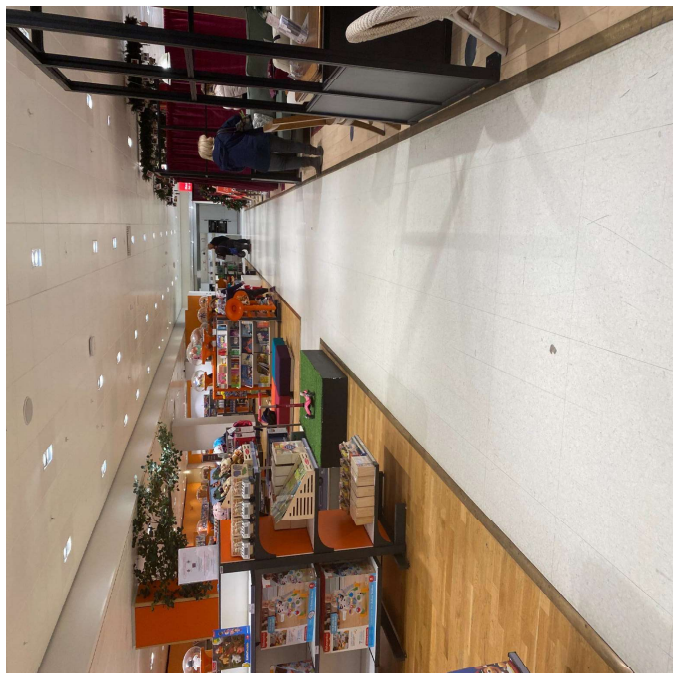

JOHN LEWIS
& PARTNERS

John Lewis Santa Experiences

A social story

Santa Experience Social Story

Cribbs

_____ is going to Santa's Story Time.

The Story Time is in John Lewis, Cribbs. The main entrance is in the Mall Cribbs Causeway .

When you **arrive outside** it will look like this. When you **enter the store**, it will look like this.

If you park in the **John Lewis car park**,
the entrance looks like this.

And when you come **inside the store**,
it will look like this.

To get to the Story Time, you can take the lift or the escalator, the choice is yours!

Head to the Basement, turn right towards toys and hidden behind the purple curtains is Santa's story time

You can have fun doing some **crafts**. The **craft area** looks like this.

You can also enjoy a **Christmas story**. The **story time area** looks like this.

If you need the toilet...

**head out of Santas story time
and go left...**

**The toilets are on the right and
look like this...**