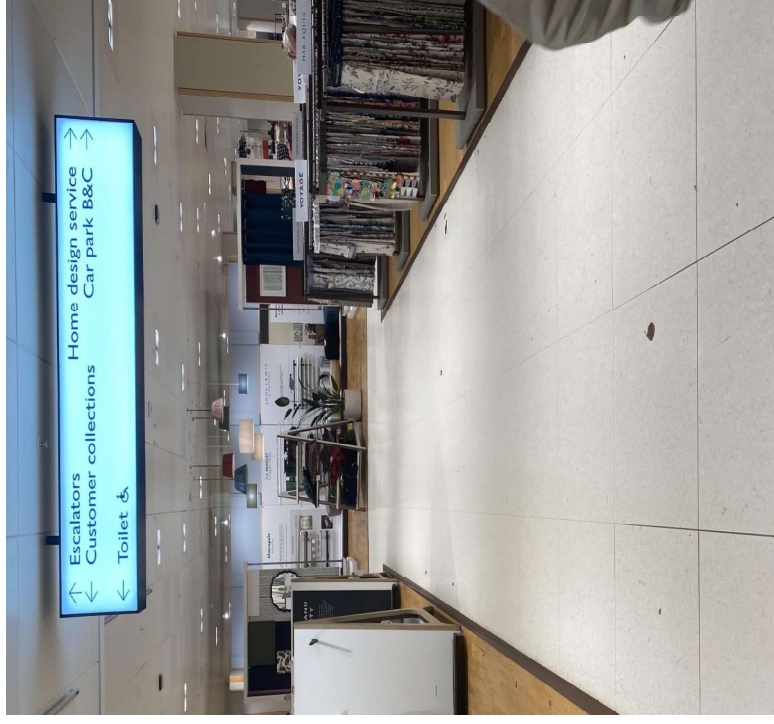

JOHN LEWIS
& PARTNERS

John Lewis Santa Experiences

A social story

Santa Experience Social Story

Cribbs

_____ is going to Santa's Story Time.

The Story Time is in John Lewis, Cribbs. The main entrance is in the Mall Cribbs Causeway .

When you **arrive outside** it will look like this. When you **enter the store**, it will look like this.

If you park in the **John Lewis car park**,
the entrance looks like this.

And when you come **inside the store**,
it will look like this.

To get to the Story Time, you can take the lift or the escalator, the choice is yours!

Head to the Basement, turn right towards toys and hidden behind the purple curtains is Santa's story time

You can have fun doing some **crafts**. The **craft area** looks like this.