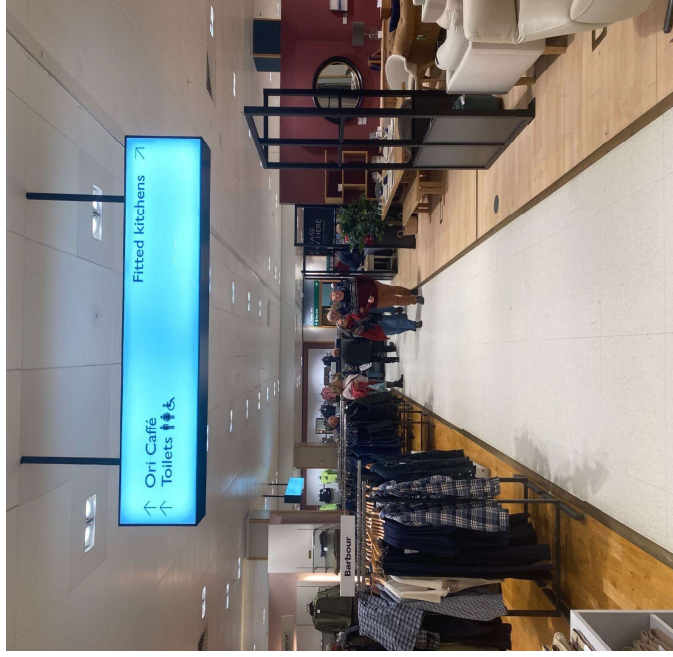

JOHN LEWIS
& PARTNERS

John Lewis Santa Experiences

A social story

Santa Experience Social Story

Cribbs

_____ is going to Santa's Story Time.

The Story Time is in John Lewis, Cribbs. The main entrance is in the Mall Cribbs Causeway .

When you **arrive outside** it will look like this. When you **enter the store**, it will look like this.

If you park in the **John Lewis car park**,
the entrance looks like this.

And when you come **inside the store**,
it will look like this.

To get to the Story Time, you can take the lift or the escalator, the choice is yours!

Head to the Basement, turn right towards toys and hidden behind the purple curtains is Santa's story time

You can have fun doing some **crafts**. The **craft area** looks like this.

You can also enjoy a **Christmas story**. The **story time area** looks like this.

If you need the toilet...

**head out of Santas story time
and go left...**

**The toilets are on the right and
look like this...**