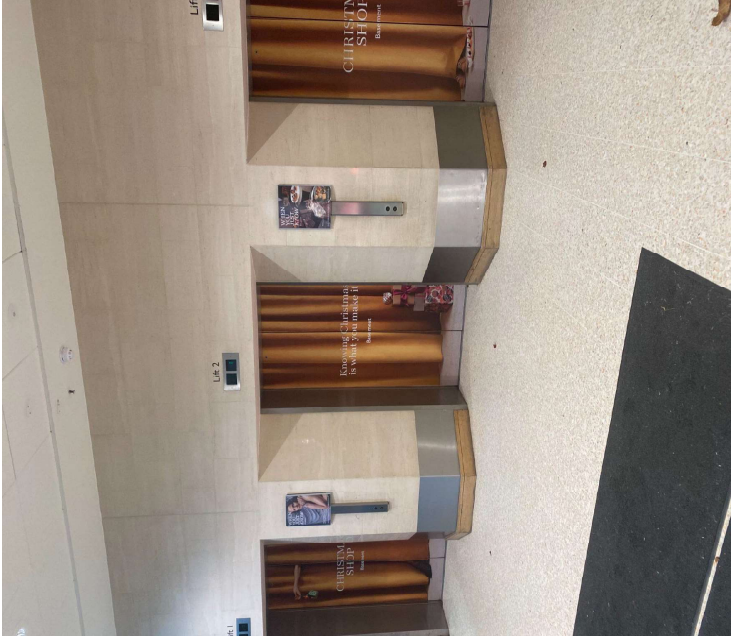

When you **arrive outside** it will look like this. When you **enter the store**, it will look like this.

If you park in the **John Lewis car park**,
the entrance looks like this.

And when you come **inside the store**,
it will look like this.

To get to the Story Time, you can take the lift or the escalator, the choice is yours!

Head to the Basement, turn right towards toys and hidden behind the purple curtains is Santa's story time

You can have fun doing some **crafts**. The **craft area** looks like this.

You can also enjoy a **Christmas story**. The **story time area** looks like this.

If you need the toilet...

**head out of Santas story time
and go left...**

**The toilets are on the right and
look like this...**